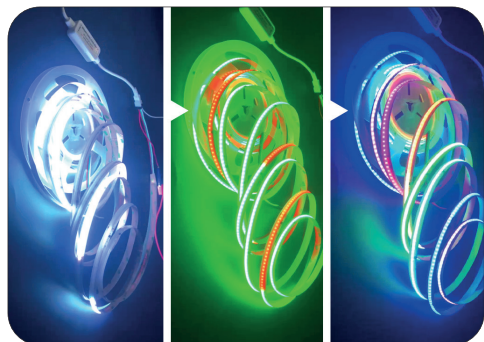

COB technology

840 chips per meter

Power: 12W	Color rendering index CRI: Ra>90
Luminous flux: 720 lm	Width: 12mm
Color temperature: RGB	Dividability: 100 mm
Beam angle: 180°	IP Protection: IP20
Dimmable: Using a PWM dimmer	Number of chips per meter: 840