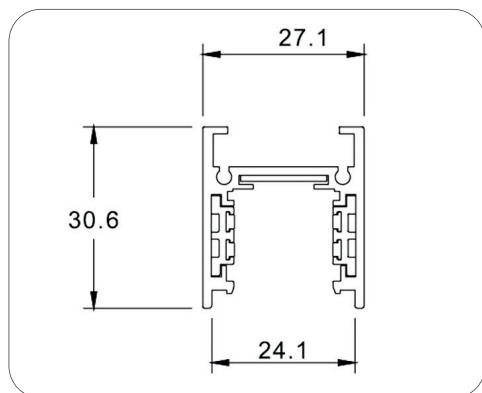

# H30

Hanging option

**Magnetic system**  
Attaching lights with a magnet

<b>Voltage:</b> 24V DC	<b>Material:</b> Aluminium
<b>Width:</b> 27,1mm	<b>IP Protection:</b> IP20
<b>Height:</b> 30,6mm	<b>Nominal conductor cross-section:</b> 1,5mm <sup>2</sup>