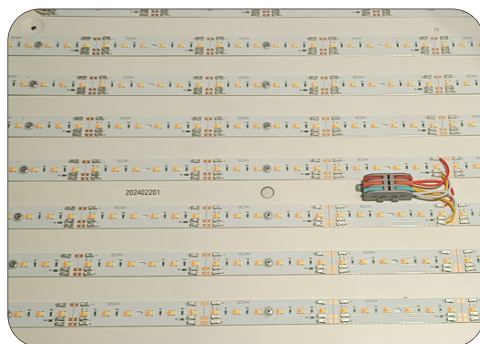

Universal use

We use it to remake lighting fixtures

Power: 12W / 24W	Color rendering index CRI: Ra>90
Luminous flux: 1315 lm / 2596 lm	Width: 20mm
Color temperature: Range (2000K – 6000K)	Dividability: 100mm
Beam angle: 120°	IP Protection: IP20
Dimmable: Using a PWM dimmer	Number of chips per meter: 120