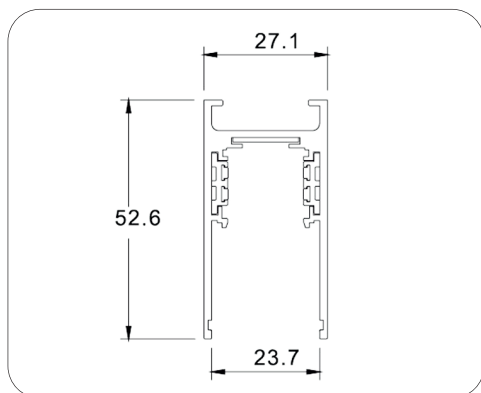

Surface Track

H52

Hanging option

Magnetic system

Attaching lights with a magnet

Voltage: 24V DC	Material: Aluminium
Width: 27,1mm	IP Protection: IP20
Height: 52,6mm	Nominal conductor cross-section: 1,5mm²