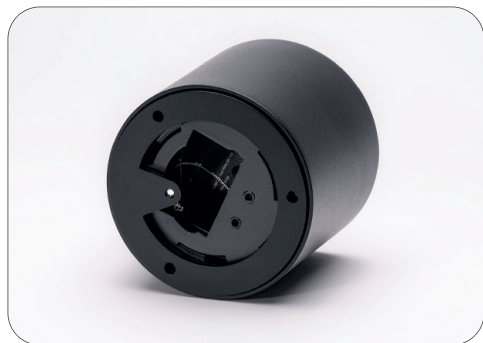

Safe Installation

Metal Security Wire

Power: 7,5W / 15W / 7,5W	Color rendering index CRI: Ra>90
Luminous flux: 675lm / 1552lm / 844lm	Material: Aluminium + PC diffuser
Color temperature: Range (2000K – 6000K)	Dimension: Ø85 x 74mm
Beam angle: 120°	IP Protection: IP20
Dimmable: Using a PWM dimmer	Body Color: White / Black