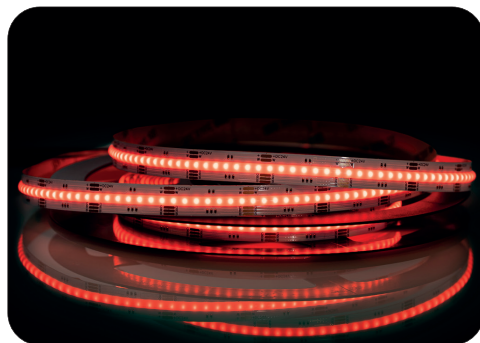

Waterproof option

IP54 protection

Power: 12W	Color rendering index CRI: Ra>90
Luminous flux: 431lm	Width: 12mm
Color temperature: RGB + 3000K	Dividability: 31,25 mm
Beam angle: 180°	IP Protection: IP20 / IP54
Dimmable: Using a PWM dimmer	Number of chips per meter: 896