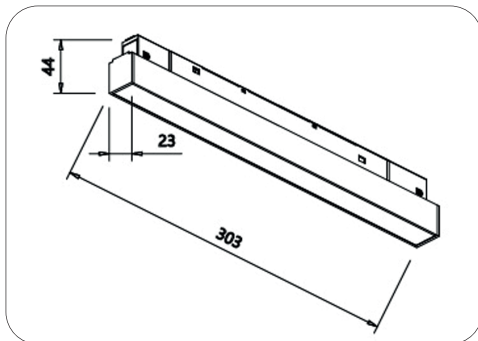

Wide beam angle

120° beam angle

Power: 6W / 12W / 6W	Color rendering index CRI: Ra>90
Luminous flux: 514lm / 1166lm / 671lm	Material: Aluminium + PVC
Color temperature: Range (2000K – 6000K)	Dimension: 303 x 23 x 44mm
Beam angle: 120°	IP Protection: IP20
Dimmable: Using a PWM dimmer	Body Color: White / Black