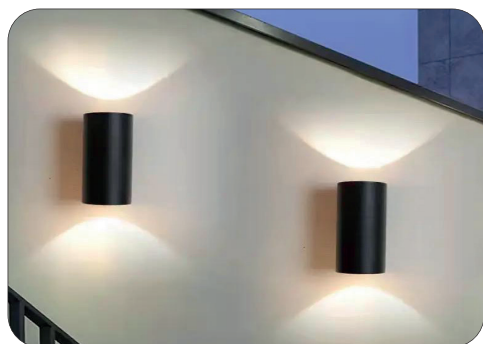

Waterproof

IP65 protection

Power: 6W / 12W / 6W	Color rendering index CRI: Ra>90
Luminous flux: 447lm / 1032lm / 619lm	Material: Aluminium
Color temperature: Range (2000K – 6000K)	Dimension: 130 x 60 x 75mm
Beam angle: 60°	IP Protection: IP65
Dimmable: Using a PWM dimmer	Body Color: White / Black