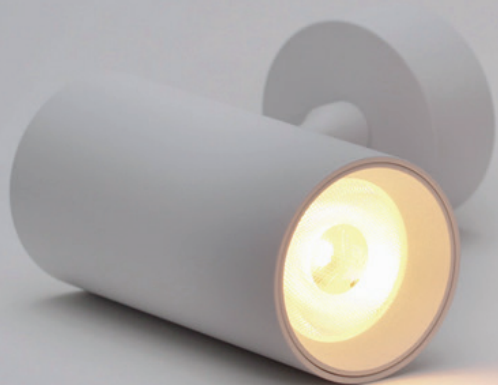

Downlight 24V Dual White

D55 18W