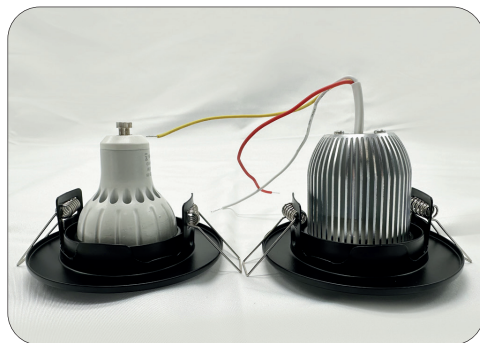

Universal use

Can be placed in a luminaire with a GU10 base

Power: 4W / 8W / 4W	Color rendering index CRI: Ra>90
Luminous flux: 293lm / 745lm / 459lm	Material: Aluminium
Color temperature: Range (2000K – 6000K)	Dimension: Ø50 x 60mm
Beam angle: 60°	IP Protection: IP20
Dimmable: Using a PWM dimmer	Body Color: White