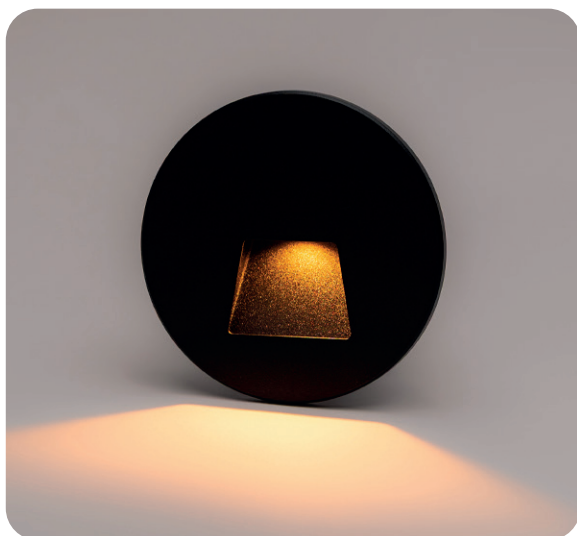

Cover Step Light D86

Square Type 4

Dimension	90 x 90mm
Beam angle	90°
Body color	White / Black
Material	Aluminum

Cover Step Light D86

Round Type 4

Dimension	Ø90mm
Beam angle	90°
Body color	White / Black
Material	Aluminum