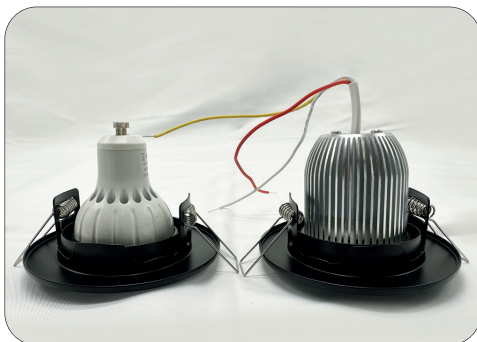

Universal use

Can be placed in a luminaire with a GU10 base

Power: 4W / 8W / 4W	Color rendering index CRI: Ra>90
Luminous flux: 415lm / 1032lm / 642lm	Material: Aluminium
Color temperature: Range (2000K – 6000K)	Dimension: Ø50 x 60mm
Beam angle: 60°	IP Protection: IP20
Dimmable: Using a PWM dimmer	Body Color: White