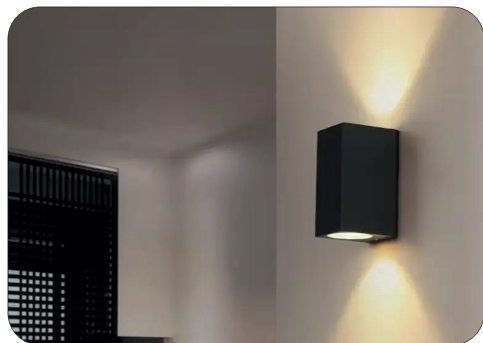

Waterproof

IP65 protection

Power: 6W / 12W / 6W	Color rendering index CRI: Ra>90
Luminous flux: 475lm / 1099lm / 635lm	Material: Aluminium
Color temperature: Range (2000K – 6000K)	Dimension: 155 x 65 x 75mm
Beam angle: 60°	IP Protection: IP65
Dimmable: Using a PWM dimmer	Body Color: White / Black