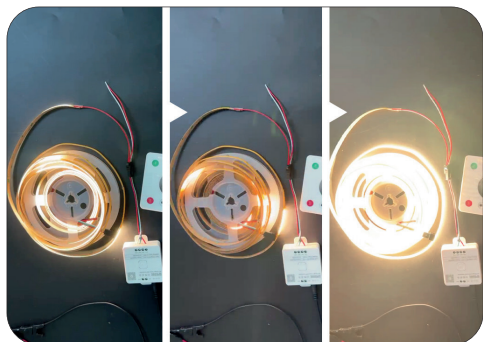

COB technology

420 chips per meter

Power: 10W	Color rendering index CRI: Ra>90
Luminous flux: 959 lm	Width: 10mm
Color temperature: 3000K	Dividability: 100mm
Beam angle: 180°	IP Protection: IP20
Dimmable: Using a PWM dimmer	Number of chips per meter: 420