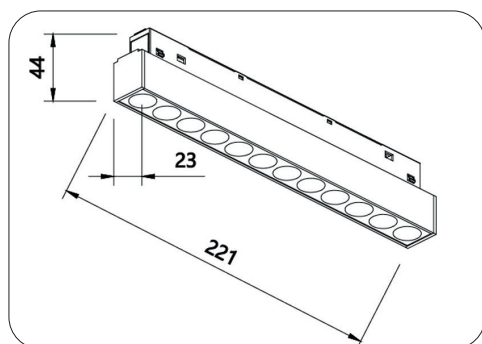

Power: 5W / 10W / 5W	Color rendering index CRI: Ra>90
Luminous flux: 413lm / 912lm / 470lm	Material: Aluminium + PVC
Color temperature: Range (2000K – 6000K)	Dimension: 221 x 23 x 44mm
Beam angle: 36°	IP Protection: IP20
Dimmable: Using a PWM dimmer	Body Color: White / Black