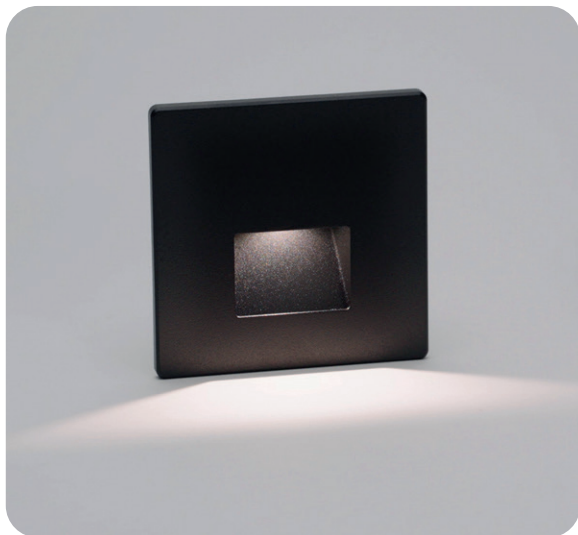

Cover Step Light D86

Square Type 1

Dimension	90 x 90mm
Beam angle	90°
Body color	White / Black
Material	Aluminum

Cover Step Light D86