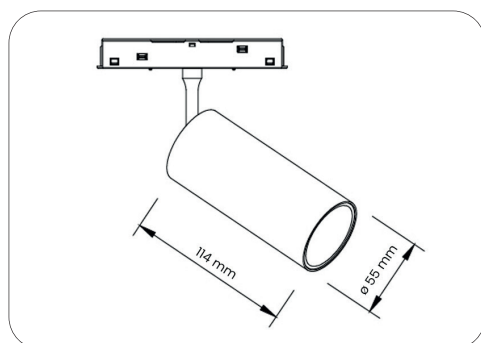

Flexible routing

Can be tilted up to 180° and rotated 360°

Power: 9W / 18W / 9W	Color rendering index CRI: Ra>90
Luminous flux: 78lm / 1807lm / 1015lm	Material: Aluminium + PVC
Color temperature: Range (2000K – 6000K)	Dimension: Ø55 x 115mm
Beam angle: 36°	IP Protection: IP20
Dimmable: Using a PWM dimmer	Body Color: White / Black