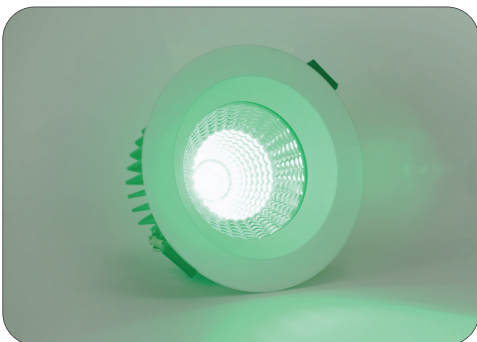

Waterproof
IP65 Protection

Power: 12W	Color rendering index CRI: Ra>90
Luminous flux: >800lm	Material: Aluminium
Color temperature: RGB + 2700K	Dimension: Ø110 x 59mm
Beam angle: 60°	IP Protection: IP65
Dimmable: Using a PWM dimmer	Body Color: White / Black