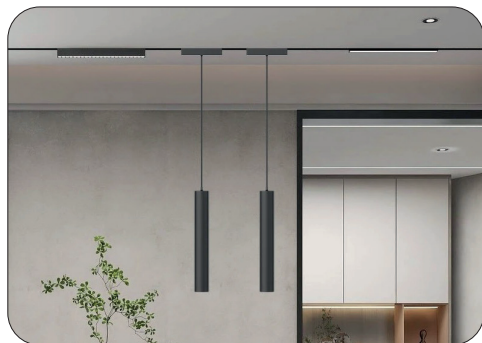

Power: 6W / 12W / 6W	Color rendering index CRI: Ra>90
Luminous flux: 439lm / 1024lm / 576lm	Material: Aluminium + PVC
Color temperature: Range (2000K – 6000K)	Dimension: Ø60x300mm
Beam angle: 60°	IP Protection: IP20
Dimmable: Using a PWM dimmer	Body Color: White / Black