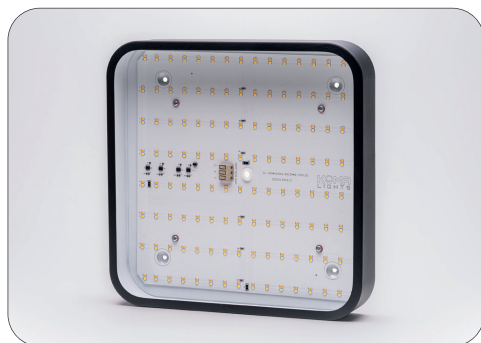

Variants

	Power	Luminous flux	Dimension
S300 24W	12W / 24W / 12W	1095lm / 2481lm / 1381lm	300 x 300 x 50mm
S400 40W	20W / 40W / 20W	1809lm / 4213lm / 2190lm	400 x 400 x 50mm
S600 72W	36W / 72W / 36W	3518lm / 7541lm / 3939lm	600 x 600 x 50mm