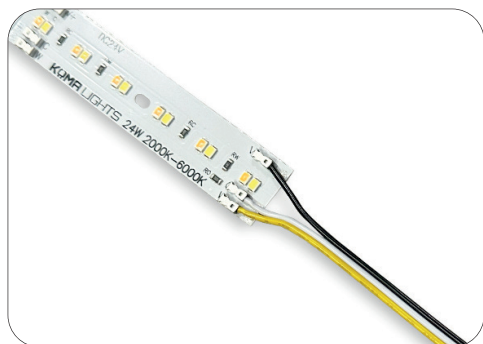

Universal use

We use it to remake lighting fixtures

Power: 12W / 24W	Color rendering index CRI: Ra>90
Luminous flux: 1315 lm / 2596 lm	Width: 20mm
Color temperature: Range (2000K – 6000K)	Dividability: 100mm
Beam angle: 120°	IP Protection: IP20
Dimmable: Using a PWM dimmer	Number of chips per meter: 120