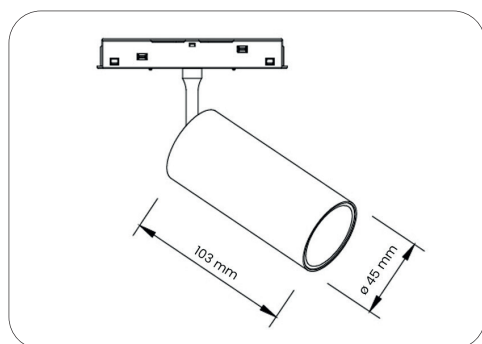

Flexible routing

Can be tilted up to 180° and rotated 360°

Power: 6W / 12W / 6W	Color rendering index CRI: Ra>90
Luminous flux: 494lm / 1099lm / 635lm	Material: Aluminium + PVC
Color temperature: Range (2000K – 6000K)	Dimension: Ø45 x 103mm
Beam angle: 36°	IP Protection: IP20
Dimmable: Using a PWM dimmer	Body Color: White / Black