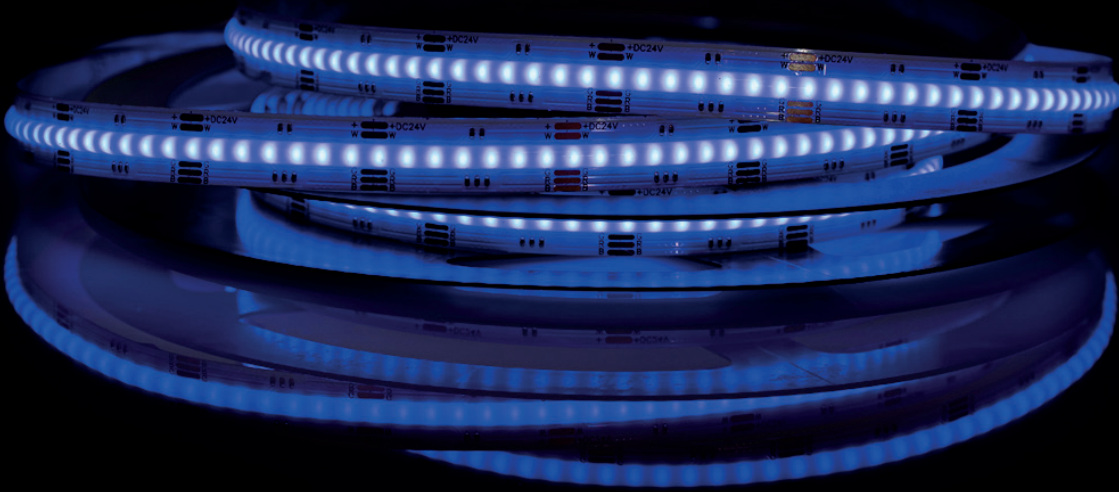

LED strip 24V

RGBW 20W

Also available in IP54