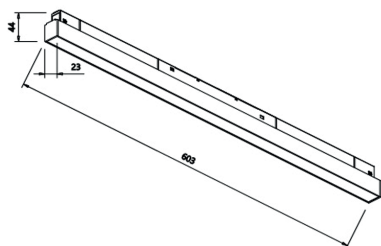

Wide beam angle

120° beam angle

Power: 12W / 24W / 12W	Color rendering index CRI: Ra>90
Luminous flux: 912lm / 2066lm / 1193lm	Material: Aluminium + PVC
Color temperature: Range (2000K – 6000K)	Dimension: 603 x 23 x 44mm
Beam angle: 120°	IP Protection: IP20
Dimmable: Using a PWM dimmer	Body Color: White / Black