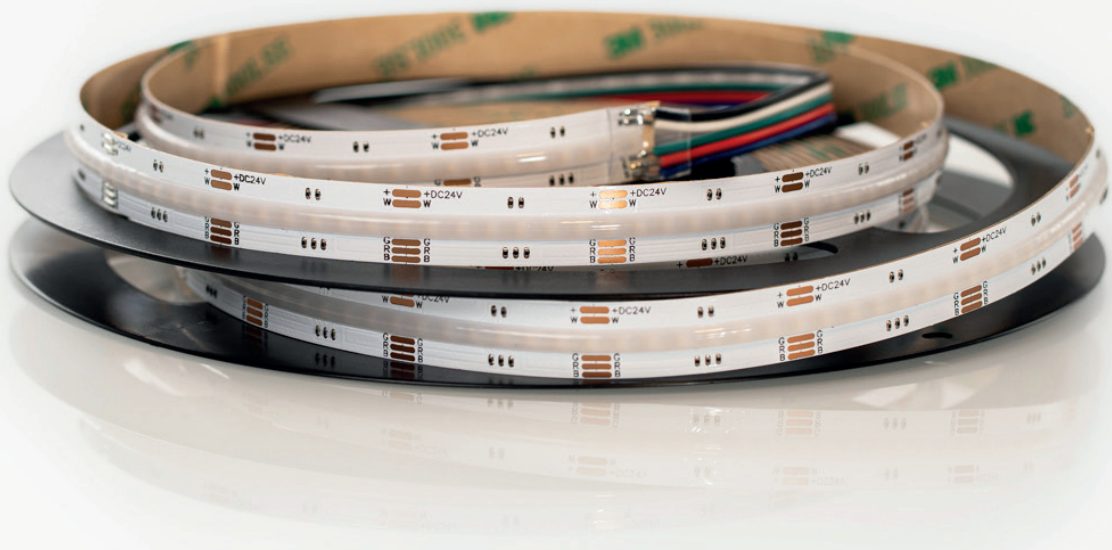

LED strip 24V

Digital RGB 12W