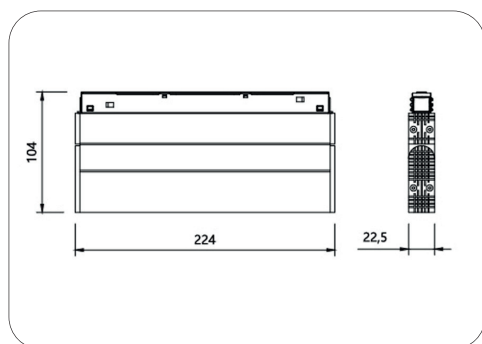

Flexible routing

Can be tilted up to 180°

Power: 5W / 10W / 5W	Color rendering index CRI: Ra>90
Luminous flux: 409lm / 902lm / 472lm	Material: Aluminium + PVC
Color temperature: Range (2000K – 6000K)	Dimension: 224 x 22,5 x 104mm
Beam angle: 36°	IP Protection: IP20
Dimmable: Using a PWM dimmer	Body Color: White / Black