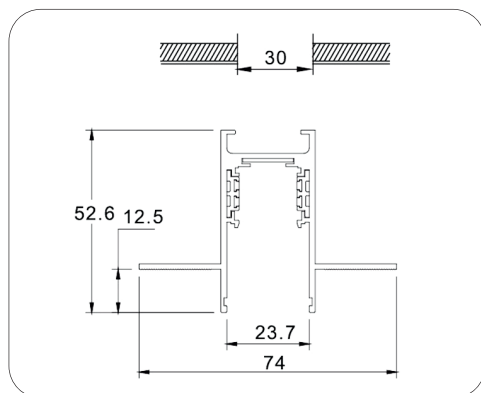

Magnetic system
Attaching lights with a magnet

Voltage: 24V DC	Material: Aluminium
Width: 27,1mm	IP Protection: IP20
Height: 52,6mm	Nominal conductor cross-section: 1,5mm²