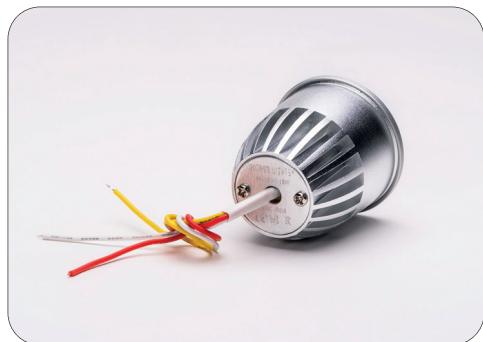

Universal use

Can be placed in a luminaire with a GU10 base

Power: 4W / 8W / 4W	Color rendering index CRI: Ra>90
Luminous flux: 415lm / 1032lm / 642lm	Material: Aluminium
Color temperature: Range (2000K – 6000K)	Dimension: Ø50 x 60mm
Beam angle: 60°	IP Protection: IP20
Dimmable: Using a PWM dimmer	Body Color: White