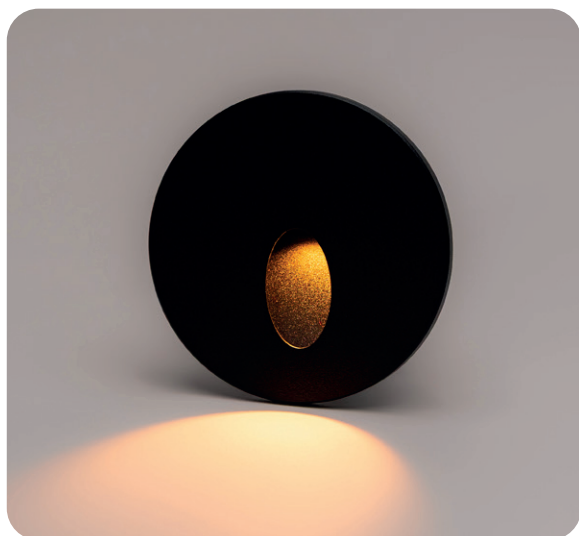

Round Type 2

Dimension	Ø90mm
Beam angle	60°
Body color	White / Black
Material	Aluminum