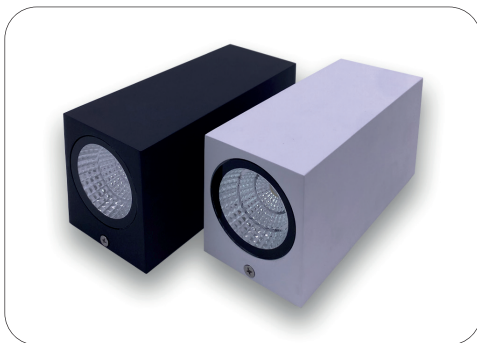

Waterproof

IP65 protection

Power: 6W / 12W / 6W	Color rendering index CRI: Ra>90
Luminous flux: 475lm / 1099lm / 635lm	Material: Aluminium
Color temperature: Range (2000K – 6000K)	Dimension: 155 x 65 x 75mm
Beam angle: 60°	IP Protection: IP65
Dimmable: Using a PWM dimmer	Body Color: White / Black