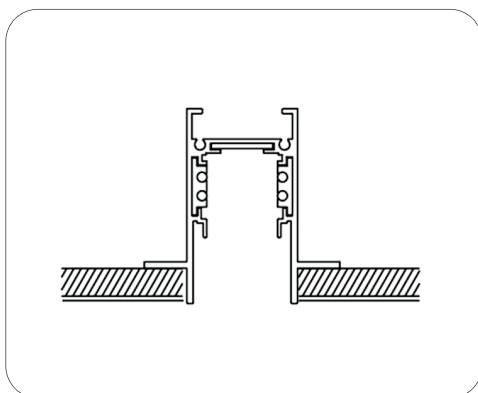

## Magnetic system

Attaching lights with a magnet

<b>Voltage:</b> 24V DC	<b>Material:</b> Aluminium
<b>Width:</b> 27,1mm	<b>IP Protection:</b> IP20
<b>Height:</b> 52,6mm	<b>Nominal conductor cross-section:</b> 1,5mm <sup>2</sup>

# H52

**Magnetic system**  
Attaching lights with a magnet

<b>Voltage:</b> 24V DC	<b>Material:</b> Aluminium
<b>Width:</b> 27,1mm	<b>IP Protection:</b> IP20
<b>Height:</b> 52,6mm	<b>Nominal conductor cross-section:</b> 1,5mm <sup>2</sup>