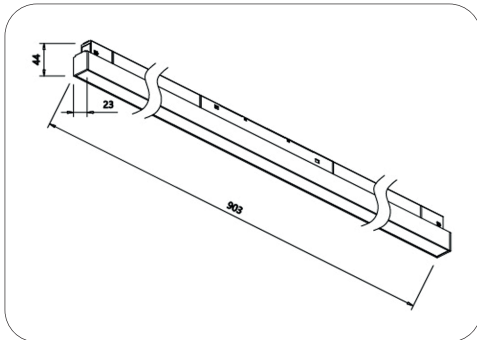

Wide beam angle

120° beam angle

Power: 15W / 30W / 15W	Color rendering index CRI: Ra>90
Luminous flux: 1086lm / 2931lm / 1635lm	Material: Aluminium + PVC
Color temperature: Range (2000K – 6000K)	Dimension: 903 x 23 x 44mm
Beam angle: 120°	IP Protection: IP20
Dimmable: Using a PWM dimmer	Body Color: White / Black