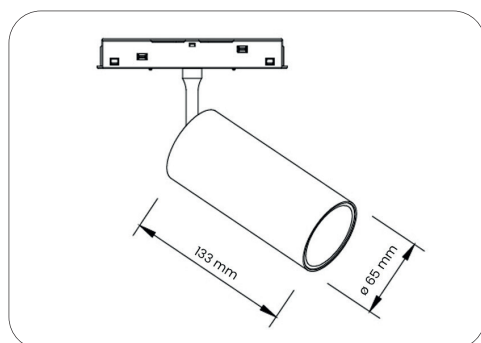

Flexible routing

Can be tilted up to 180° and rotated 360°

Power: 12W / 24W / 12W	Color rendering index CRI: Ra>90
Luminous flux: 1015lm / 2300lm / 1300lm	Material: Aluminium + PVC
Color temperature: Range (2000K – 6000K)	Dimension: Ø65 x 133mm
Beam angle: 36°	IP Protection: IP20
Dimmable: Using a PWM dimmer	Body Color: White / Black