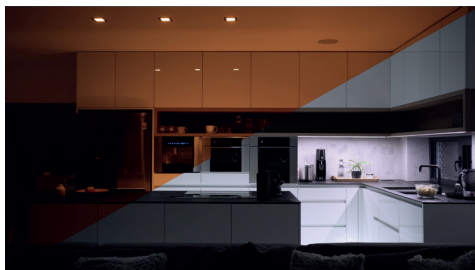

Why Choose Kama Lights®

Dual White

Variable chromaticity

The Kama Lights® are Dual White, which allows variable adjustment of the light colour temperature from a warm 2000K, which guarantees a pleasant light for relaxation, to a cool 6000K, which simulates the temperature of the sun in the range 5000-5500K. So you can easily switch between different light temperatures throughout the day to suit your needs. Around 4000K, which is available at almost full light output, provides ideal conditions for work and concentration.

Power 24V DC

Efficient and safe voltage: Our lights are designed for 24V DC power supply. This power supply is both efficient and safe, preventing electric shock or possible fire from arcing.

High colour rendering index

True colour rendering: Kama Lights® achieve a high Colour Resolution Index (CRI >90), which means they can reproduce colours faithfully. This is important in a variety of situations, including art projects or rooms where it is important that colours look natural.

LOXONE

Compatibility with Smart Home systems

Easy Integration: Kama Lights® are compatible with Smart Home systems such as Loxone, Taphome and many others. They can therefore be easily integrated into your smart system and controlled with smart devices. This brings greater convenience and the ability to centrally control the lighting in your home.

Dimmable by PWM

Reduces consumption and saves your eyesight: Kama Lights® are PWM (Pulse Width Modulation) dimmable, allowing for smooth dimming of the lights. Thanks to this, you can easily adjust the lighting intensity to your preferences and needs.

Flicker Free (without flashing)

Anti-flicker: Our lights are designed to minimise flicker. This is important for eye comfort and to reduce fatigue from prolonged exposure to light.

Warranty 3 years

The most advanced LED technology with a lifespan of up to 50,000 hours. A three-year warranty for your complete assurance of quality and reliability.