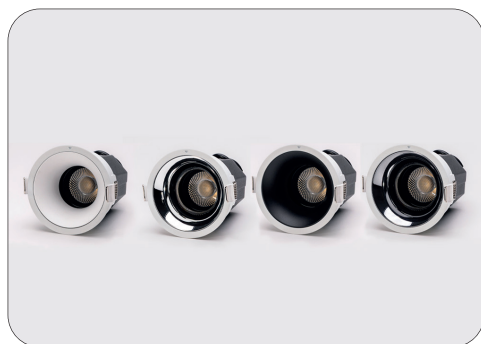

Waterproof

IP65 Protection

Power: 10W / 20W / 10W	Color rendering index CRI: Ra>90
Luminous flux: 707lm / 1662lm / 983lm	Material: Aluminium
Color temperature: Range (2000K – 6000K)	Dimension: Ø105 x 122mm
Beam angle: 38°	IP Protection: IP65
Dimmable: Using a PWM dimmer	Body Color: White