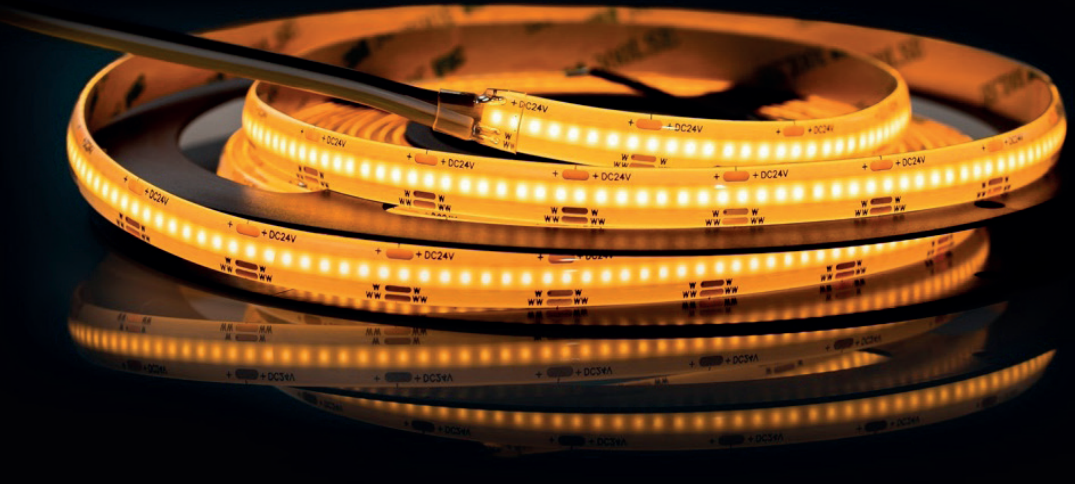

LED strip 24V Dual White

22W

Also available in IP54