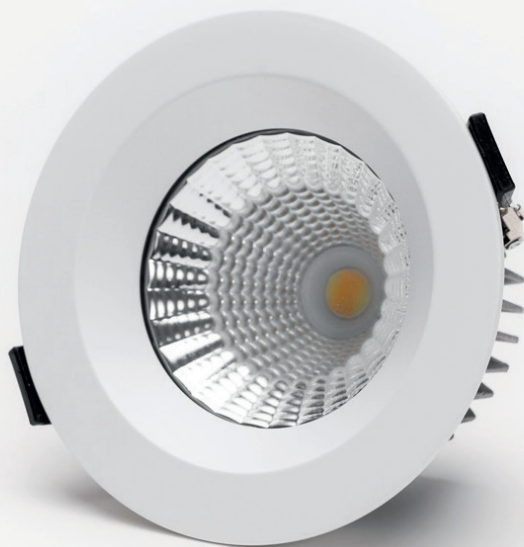

Downlight 24V Dual White

D110 12W IP65