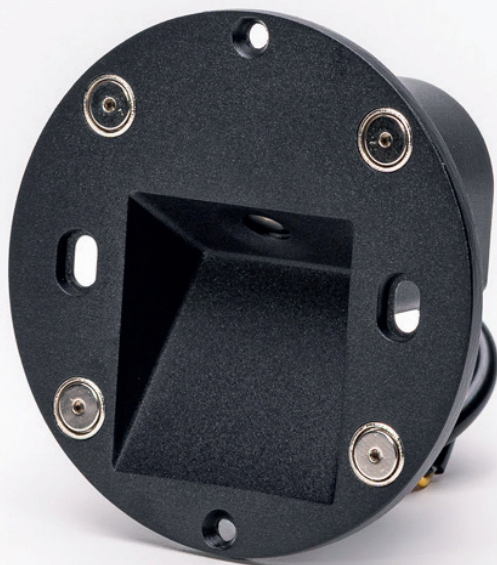

Step Light 24V Dual White + RED

D86 9W IP65